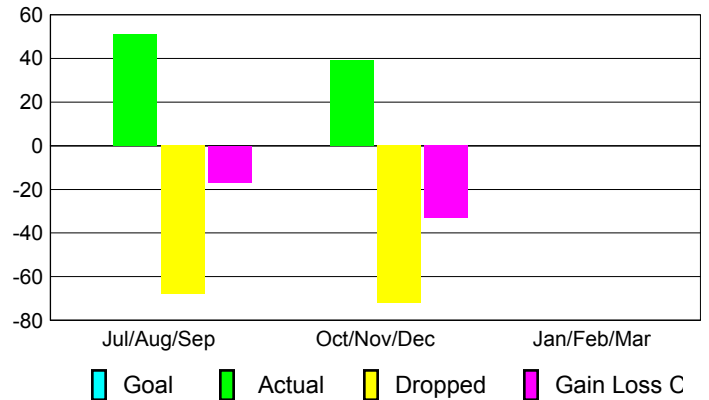

### YTD Status Quo Clubs 2012-2013

Status Quo Clubs Compared to Status Quo Members

## MEMBERSHIP

Membership Results  
2012-2013

Membership  
2011-2012

Month	Net Memb Goal	Actual New Memb	Actual Dropped Memb	Gain/Loss of Memb	Gain/Loss of Memb
Jul/Aug/Sep		51	-68	-17	-2
Oct/Nov/Dec		39	-72	-33	0
Jan/Feb/Mar					85
<b>Totals</b>		<b>90</b>	<b>-140</b>	<b>-50</b>	<b>83</b>

### Membership Results 2012-2013

Goal, New, Dropped, Gain/Loss

### Comparison of Membership Gain/Loss

Current Year Compared to the Previous Year