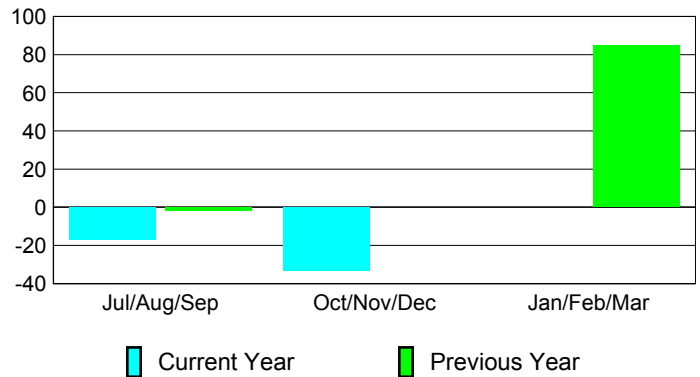

Gender Comparison 2012-2013

Jul/Aug/Sep

Oct/Nov/Dec

Jan/Feb/Mar

Male

Female